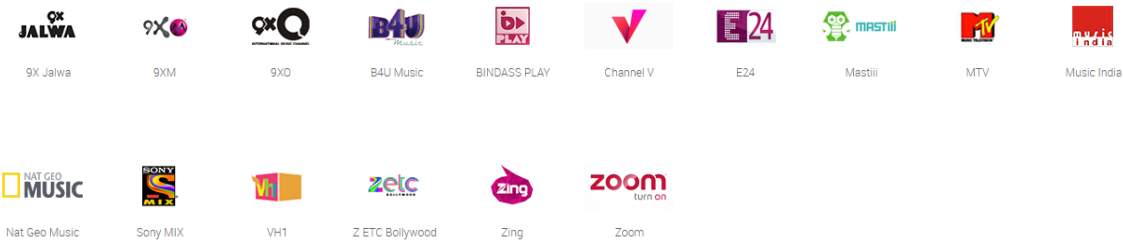

## HINDI NEWS

Samay Samay Bihar/Jharkhand Samay MP/CG Samay Rajasthan Samay UP/UK Sudarshan News Zee Business Zee News

**SPORTS**

Star Sports 2

**MUSIC**

**KIDS**

**KNOWLEDGE**

**SPIRITUAL**

## SHOPPING

Gemporia

HBN

Home Shop TV18

Naaptol BLUE

SHOP CJ