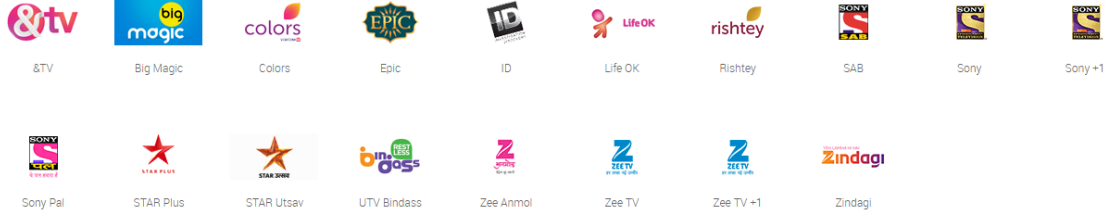

Dhamaal Kids

Upto 190 channels & services*

₹ 350 per month | ₹ 1,985 semi-annually | ₹ 3,850 per annum

Limited period offer : Pay for 11 months & get 1 months subscription Free.

So enjoy uninterrupted viewing for 12 months.

For information on HD channels, please [click here](#)

2 FREE Regional Packs

+

HINDI ENTERTAINMENT